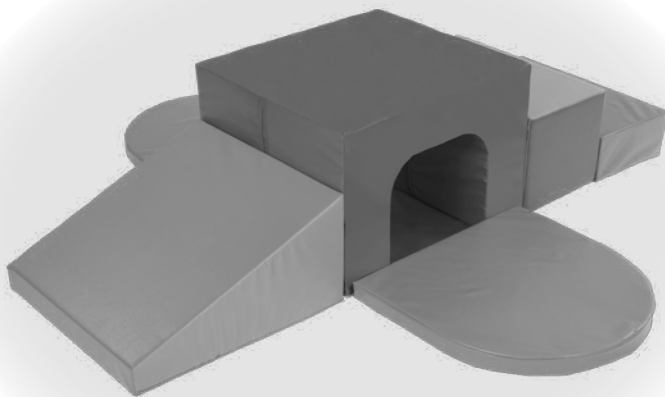

Product Guide

SoftZone® Single Tunnel Maze ELR-12652

IMPORTANT INFORMATION

Read all instructions before beginning assembly. Keep instructions for future use.

SUGGESTED USE

- Designed for children 9 months - 3 years.
- Perfect to encourage active play time for crawlers and walkers.
- Safe and fun beginning structure to stimulate motor skills, balance and muscle coordination.

▲ WARNING

- ▲ Adult supervision required.
- ▲ Indoor use only.
- ▲ Shoes should not be worn on SoftZone® items.

Maintenance

Check for worn pieces or seams periodically. Remove the product from service when any condition develops that might deem operation unsafe.

Construction

Soft and sturdy foam upholstered with reinforced phthalate-free soft leather. Special non-slip material makes it easier to find the 'floor side' and helps reduce slipping and sliding.

Care and Cleaning

Clean surface with a soft cloth and warm water/mild liquid soap solution. To disinfect use up to a 10:1 water/household bleach solution.

When cleaning or disinfecting, be sure to thoroughly rinse with a clean wet cloth to remove any/all residual chemicals, dry with a soft cloth.

Registration & Warranty

Get the most out of ECR4Kids products by registering at www.ecr4kids.com/registration.

1-Year Limited Warranty.

Customer Service

ECR4Kids, L.P.
2245 San Diego Avenue, Suite 125
San Diego, CA 92110
United States

619-323-2005
option 1 for customer service

Customer Service
ecrcs@ecr4kids.com

Sales & Marketing
sales@ecr4kids.com

General Inquiries
info@ecr4kids.com

**ECR
4 KIDS**
www.ecr4kids.com