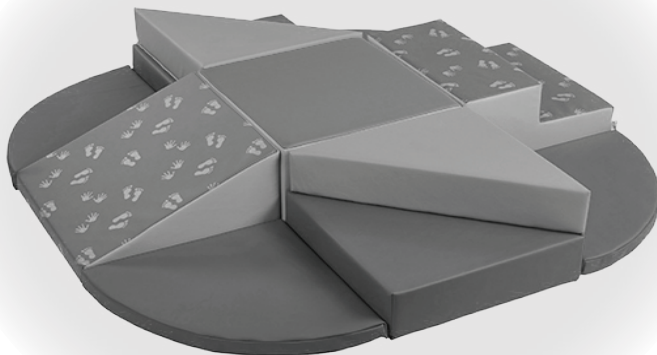

Product Guide

SoftZone® Jaden's Play Place ELR-12727

IMPORTANT INFORMATION

Read all instructions before beginning assembly. Keep instructions for future use.

SUGGESTED USE

- Designed for children 6 months - 2 years.
- Encourage the development of gross motor skills as kids clamber up the spiral staircases and slide back down to the bottom.
- This freestanding climber features 3 staircases, two slides and a platform for relaxing.

▲ WARNING

- ▲ Adult supervision required.
- ▲ Indoor use only.
- ▲ Shoes should not be worn on SoftZone® items.

Maintenance

Check for worn pieces or seams periodically. Remove the product from service when any condition develops that might deem operation unsafe.

Construction

Soft and sturdy foam upholstered with reinforced phthalate-free soft leather. Special non-slip material makes it easier to find the 'floor side' and helps reduce slipping and sliding.

Care and Cleaning

Clean surface with a soft cloth and warm water/mild liquid soap solution. To disinfect use up to a 10:1 water/household bleach solution.

When cleaning or disinfecting, be sure to thoroughly rinse with a clean wet cloth to remove any/all residual chemicals, dry with a soft cloth.

Registration & Warranty

Get the most out of ECR4Kids products by registering at www.ecr4kids.com/registration.

1-Year Limited Warranty.

Customer Service

ECR4Kids, L.P.
2245 San Diego Avenue, Suite 125
San Diego, CA 92110
United States

619-323-2005
option 1 for customer service

Customer Service
ecrcs@ecr4kids.com

Sales & Marketing
sales@ecr4kids.com

General Inquiries
info@ecr4kids.com

**ECR
4 KIDS**
www.ecr4kids.com