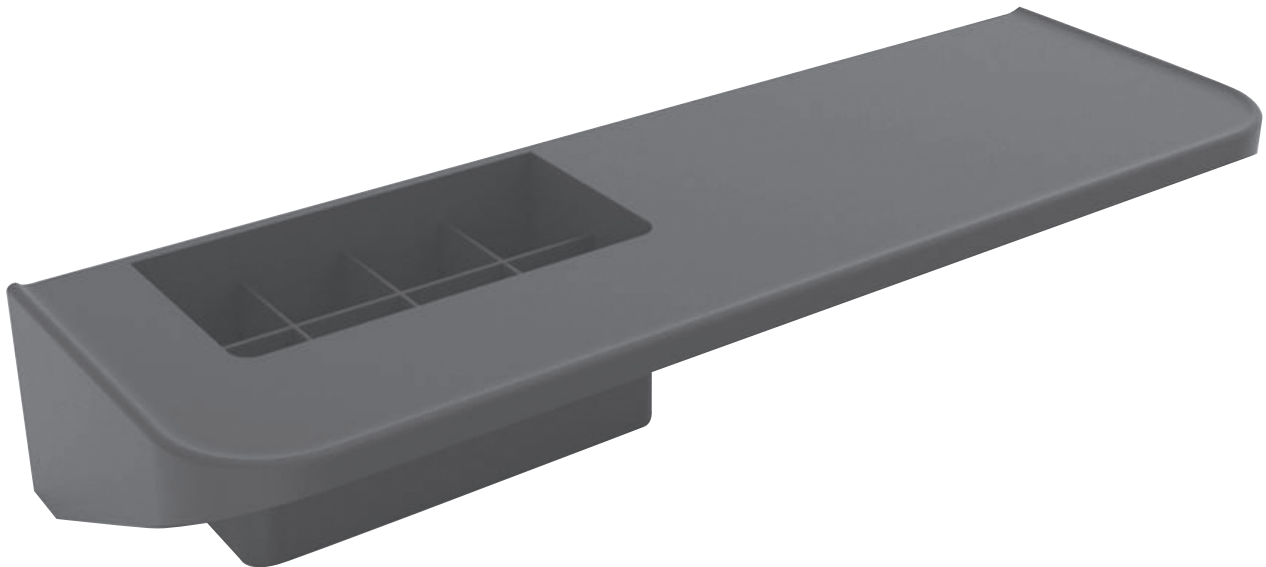

Warranty

Limited 1 year warranty.

Customer Service

ECR4Kids, L.P.
4370 Jutland Drive
San Diego, CA 92117
United States

619-323-2005
option 1 for customer service

Customer Service
ecrcs@ecr4kids.com
Sales & Marketing
sales@ecr4kids.com
General Inquiries
info@ecr4kids.com

MessageStor®
an ECR4Kids® brand