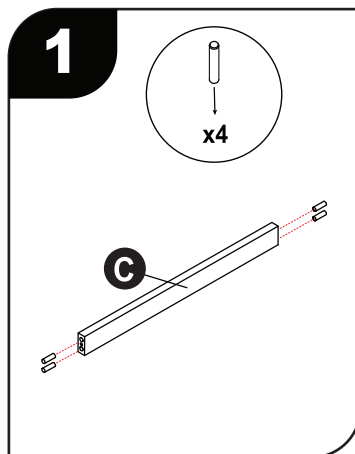

PARTS LIST

BEFORE ASSEMBLING, MAKE SURE YOU HAVE ALL THE PARTS

We appreciate your purchase of the Doodle Dry-Erase Desk. ECR4KIDS has made every effort to supply a quality product that with proper use and care, will provide many years of trouble-free use.

If you experience any difficulties with this product, please email us at ecrcs@ecr4kids.com or call (619) 323-2005 (Monday - Friday, 7:00am - 4:00pm Pacific Standard Time)
Please do not return to place of purchase as ECR4KIDS will replace defective part(s) and/or product.

Warranty: Visit our website for product specific warranty information at: www.ecr4kids.com

Care and Cleaning: Clean unit with damp cloth or sponge using warm water and mild soap. Wipe dry. Do not use abrasive cleaners, bleach, chemical solvents, and strong detergents. Do not place near heat, moisture or vaporizer which may cause wood to warp and peel. Check for loose or worn parts periodically and tighten or replace as necessary.