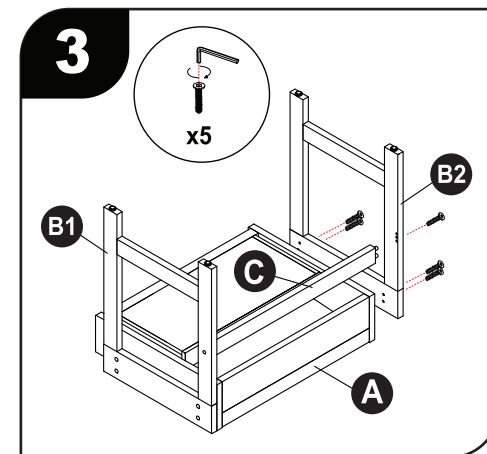

PARTS LIST

BEFORE ASSEMBLING, MAKE SURE YOU HAVE ALL THE PARTS

We appreciate your purchase of the Doodle Dry-Erase Desk. ECR4KIDS has made every effort to supply a quality product that with proper use and care, will provide many years of trouble-free use.

If you experience any difficulties with this product, please email us at ecrcs@ecr4kids.com or call (619) 323-2005 (Monday - Friday, 7:00am - 4:00pm Pacific Standard Time)
Please do not return to place of purchase as ECR4KIDS will replace defective part(s) and/or product.

Warranty: Visit our website for product specific warranty information at: www.ecr4kids.com

Care and Cleaning: Clean unit with damp cloth or sponge using warm water and mild soap. Wipe dry. Do not use abrasive cleaners, bleach, chemical solvents, and strong detergents. Do not place near heat, moisture or vaporizer which may cause wood to warp and peel. Check for loose or worn parts periodically and tighten or replace as necessary.