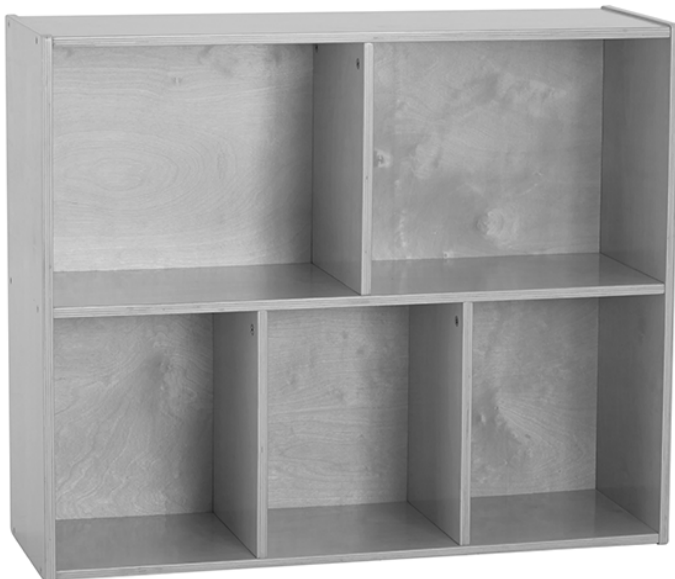

Product Guide

Birch Streamline Storage Cabinet ELR-17410, ELR-17411, ELR-17412

IMPORTANT INFORMATION

Read all instructions before beginning assembly. Keep instructions for future use.

SUGGESTED USE

- Designed for ages 3 years and up.
- Natural wood storage cabinets are perfect for organization in the home, school or daycare.
- Features two large open shelves and 3 smaller compartments.

▲ WARNING

- ▲ Adult supervision required.
- ▲ Adult assembly required.
- ▲ Sharp parts and sharp points may be present prior to assembly.
- ▲ Indoor use only.
- ▲ Children climbing on furniture can lead to death or serious injury due to tipping. Secure unit to wall using appropriate hardware.

Maintenance

Check for worn pieces or breakage periodically. Remove the product from service when any condition develops that might deem operation unsafe.

Construction

Durable birch plywood construction with screws.

Care and Cleaning

Clean wood with a damp cloth or sponge using warm water and mild soap. Wipe dry. Do not place near heat, moisture, or vaporizer which may cause wood to warp and peel.

Registration & Warranty

Get the most out of ECR4Kids products by registering at www.ecr4kids.com/registration.

1-Year Limited Warranty.

Customer Service

ECR4Kids, L.P.
2245 San Diego Avenue, Suite 125
San Diego, CA 92110
United States

619-323-2005
option 1 for customer service

Customer Service
ecrcs@ecr4kids.com
Sales & Marketing
sales@ecr4kids.com
General Inquiries
info@ecr4kids.com

ECR
4 KIDS
www.ecr4kids.com